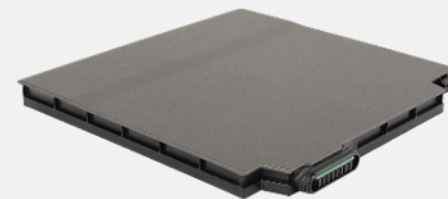

STANDARD BATTERY 4200 MAH (1-PACK)

FEATURES & BENEFITS

The additional battery pack ensures that you can always have a spare battery charged in case you run out of power on your device while out in the field.

Product Information

Battery Type : Li-ion

Voltage : 11.1V

Capacity : Typical 4200mAh ; min. 4080mAh

Number of cell : 3S2P

Dimensions : L 140 x W 136 x H 10.7mm

Weight : 305g

SKU ID

GBM6X4