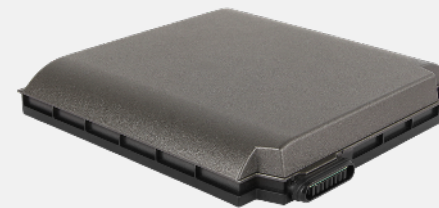

HIGH CAPACITY BATTERY 9240 MAH (1-PACK)

FEATURES & BENEFITS

The high capacity battery pack extends the system run time up to two times compared to the standard battery pack, providing a great solution for mobile professionals who require extra battery life for all-day computing. The high capacity battery is compatible with Getac multi-bay chargers.

Product Information

Battery Type : Li-ion
Voltage : 10.8V
Capacity : 9240mAh
Number of cell : 3S3P
Dimensions : L 140 x W 136 x H 21mm
Increased device thickness : Add approx. H 11mm
Weight : 515g

SKU ID

GBM9X5